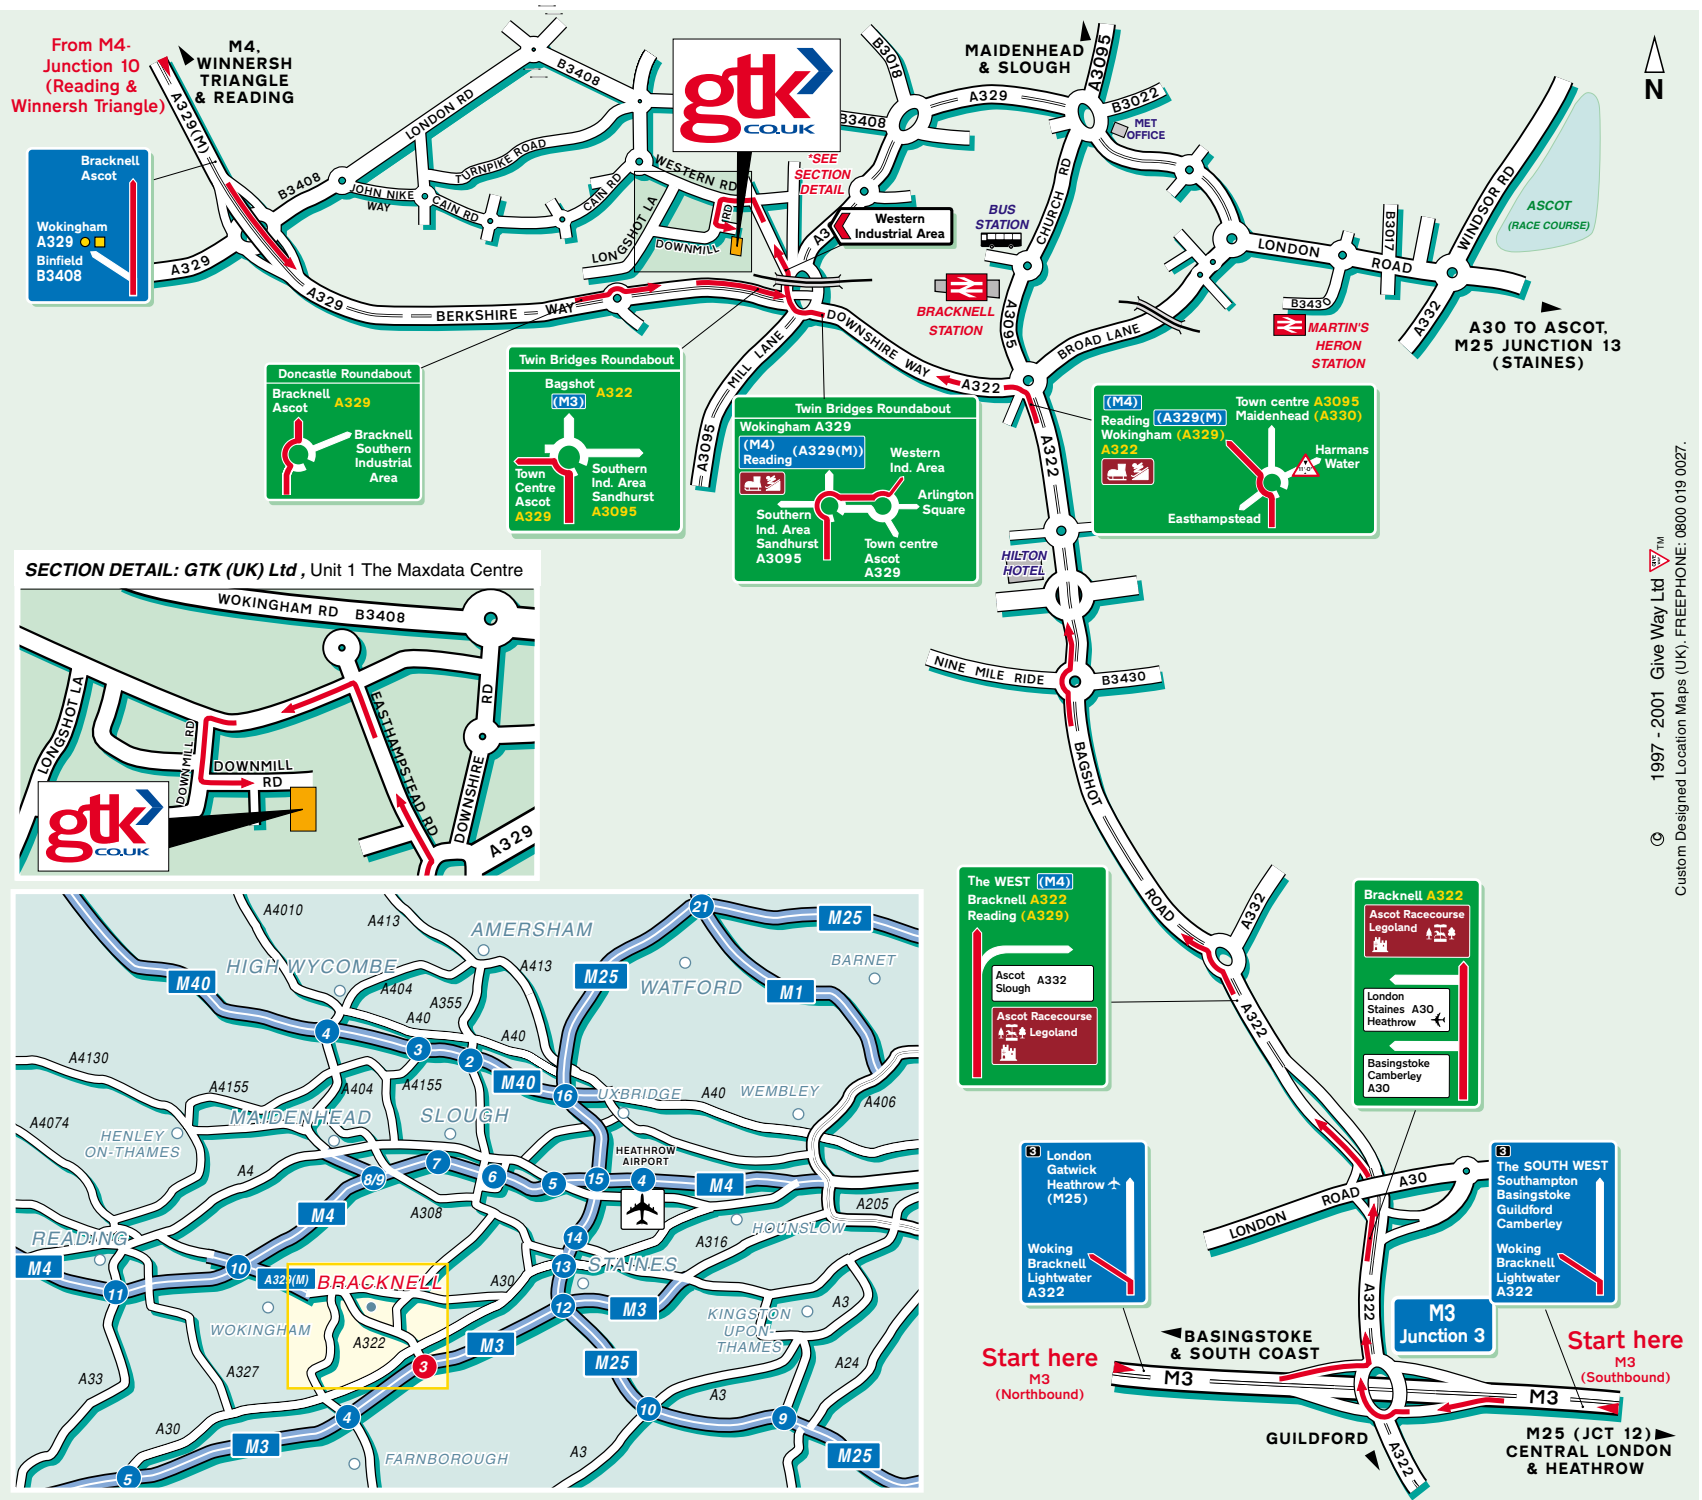

GTK (UK) Ltd
 Unit 1 The Maxdata Centre
 Downmill Road
 Bracknell
 Berks RG12 1QS

Tel: 01344 304123
 Fax: 01344 301414

Public Transport

By Rail, Bracknell Station.
 Approximately 5 minutes taxi drive. Taxis are available from outside of the station.

By Air, Heathrow Airport.
 Approximately 40 - 45 minutes drive.