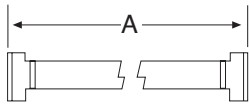

IDC Sockets 2.54mm Cable Assembly Connectors

COVER

STRAIN RELIEF

Position	Dimension		Part Number	
	A	B	Connector only	Strain relief only
10	17.27	10.16	SC10TB1	SC10SR
14	22.35	15.24	SC14TB1	SC14SR
16	24.89	17.78	SC16TB1	SC16SR
20	29.97	22.86	SC20TB1	SC20SR
24	35.05	27.94	SC24TB1	SC24SR
26	37.59	30.48	SC26TB1	SC26SR
30	42.67	35.56	SC30TB1	SC30SR
34	47.75	40.64	SC34TB1	SC34SR
40	55.37	48.26	SC40TB1	SC40SR
50	68.07	60.96	SC50TB1	SC50SR
60	80.77	73.66	SC60TB1	SC60SR
64	85.85	78.74	SC64TB1	SC64SR