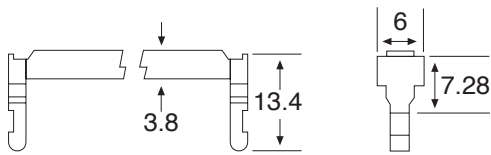

IDC Sockets 2.54mm Cable Assembly Connectors

COVER

STRAIN RELIEF

Position	Dimension		Part Number	
	A	B	Connector only	Strain relief only
10	17.27	10.16	SC10TB1	SC10SR
14	22.35	15.24	SC14TB1	SC14SR
16	24.89	17.78	SC16TB1	SC16SR
20	29.97	22.86	SC20TB1	SC20SR
24	35.05	27.94	SC24TB1	SC24SR
26	37.59	30.48	SC26TB1	SC26SR
30	42.67	35.56	SC30TB1	SC30SR
34	47.75	40.64	SC34TB1	SC34SR
40	55.37	48.26	SC40TB1	SC40SR
50	68.07	60.96	SC50TB1	SC50SR
60	80.77	73.66	SC60TB1	SC60SR
64	85.85	78.74	SC64TB1	SC64SR