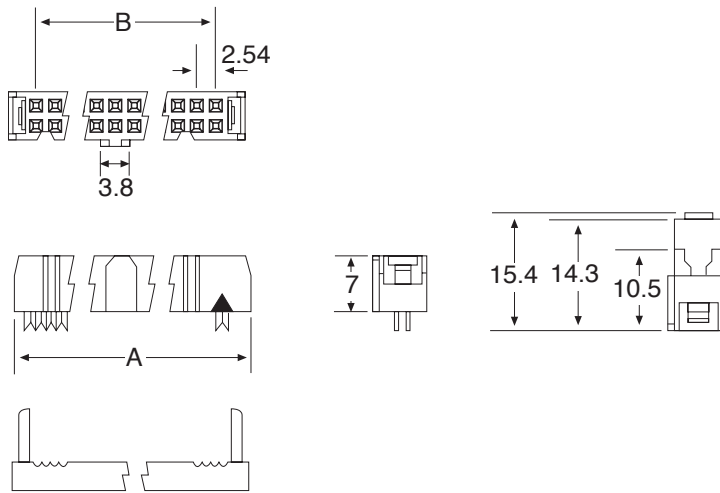

IDC Sockets 2.54mm Cable Assembly Connectors

COVER

STRAIN RELIEF

Position	Dimension		Part Number	
	A	B	Connector only	Strain relief only
10	17.27	10.16	SC10TB1	SC10SR
14	22.35	15.24	SC14TB1	SC14SR
16	24.89	17.78	SC16TB1	SC16SR
20	29.97	22.86	SC20TB1	SC20SR
24	35.05	27.94	SC24TB1	SC24SR
26	37.59	30.48	SC26TB1	SC26SR
30	42.67	35.56	SC30TB1	SC30SR
34	47.75	40.64	SC34TB1	SC34SR
40	55.37	48.26	SC40TB1	SC40SR
50	68.07	60.96	SC50TB1	SC50SR
60	80.77	73.66	SC60TB1	SC60SR
64	85.85	78.74	SC64TB1	SC64SR